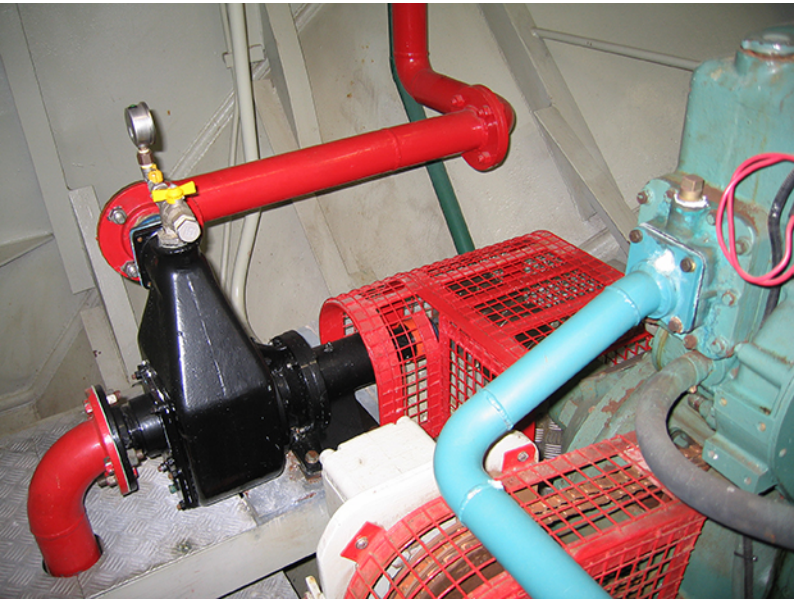

KOREVAAR MARINE GROUP PTY LTD

Bunker IV

FOR SALE
As is, where is
Williamstown, Victoria, Australia

Emergency fire/bilge pump in forward pump room