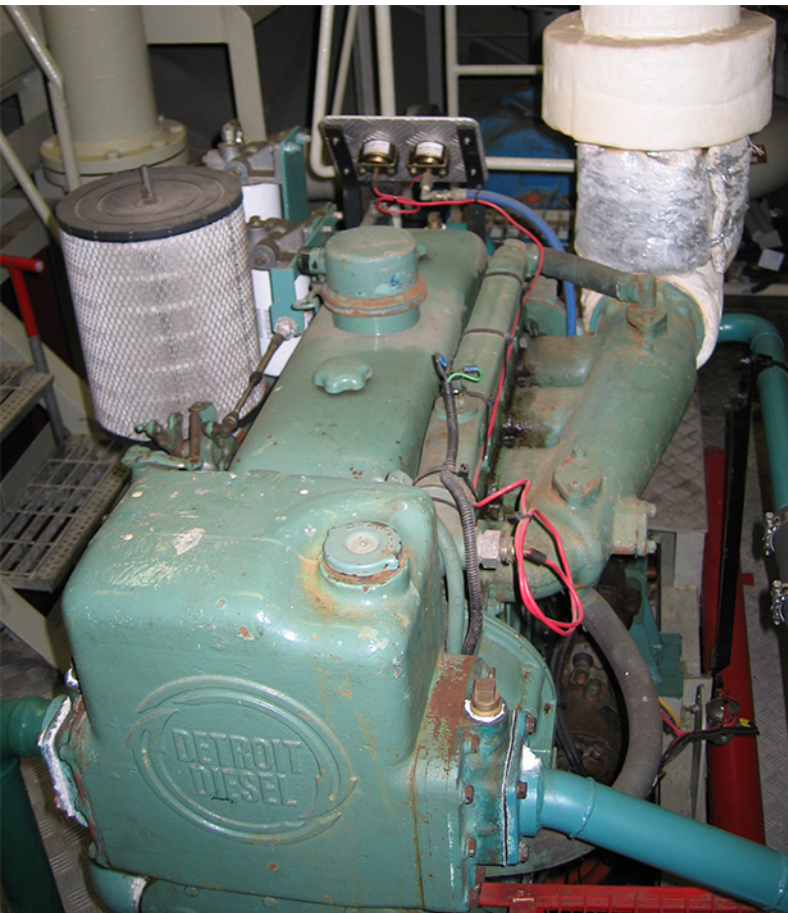

Bunker IV

Unpowered oil barge

Hull type: Double bottomed, single sided

Length: 45.26m

Beam: 8.69m

Depth: 4.42m

Draft (lightship): 1.20m

Displacement (lightship): 278 tons

Displacement (loaded): 797 tons

Cargo capacity (HFO): 650 tons in 6 tanks

Cargo capacity (Diesel): 116 tons in 2 tanks

Cargo pumps: Viking

Max pump rate (HFO): 360 t/hr

Max pump rate (Diesel): 250 t/hr

Built: 1958

KOREVAAR MARINE GROUP PTY LTD

Bunker IV

FOR SALE
As is, where is
Williamstown, Victoria, Australia

Forward pump room

Aft pump room including 27 kVA 3 phase genset

Diesel cargo pump engine in forward pump room