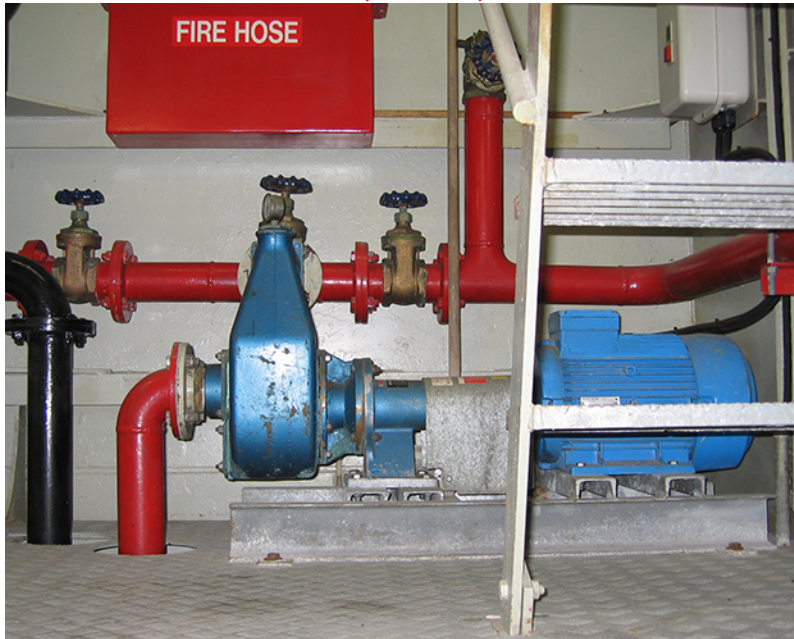

Fire pump in aft pump room